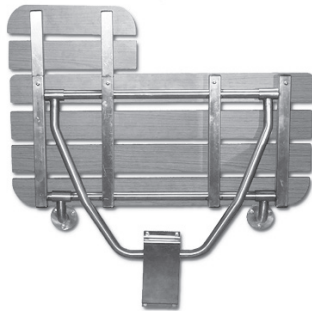

Your needs...

Reliability

Your mirrors will arrive unbroken

Convenience

You can switch the shower seat from left to right handed on the spot

Availability

Your 1-1/4" and 1-1/2" grab bars are ready to ship, packaged 5 per box