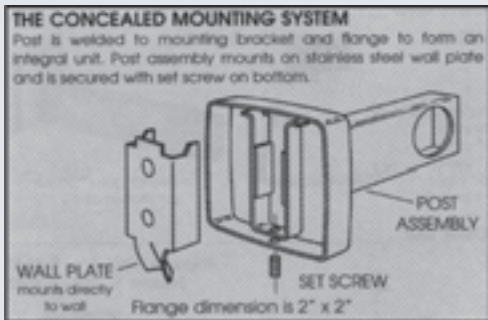

Stainless and Brass Accessories

The Sophisticate Series combines the strength and durability of commercial washroom accessories with the aesthetic appeal of residential design. The Sophisticate Series utilizes the time-tested and durable strength of stainless steel with the beauty of genuine polished brass. A full line of surface mounted accessories, grab bars, shower rods and bath accessories are available.

Sophisticate Series

Soap Dish

With Drain - **S-4810**
Without Drain - **S-4811**

Tumbler Toothbrush Holder

S-4820
4-1/4" x 3"; 2-1/4" hole for tumbler,
6 toothbrush holes

Single Hook

S-4831
Projects 2"
S-4833
Projects 4 1/8"