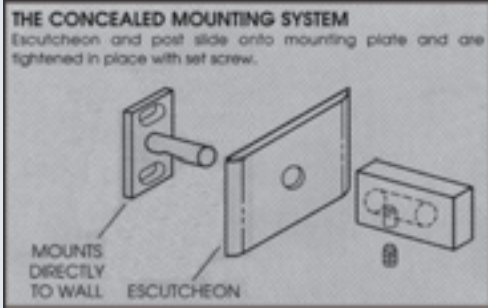

# Brass Accessories

The 3700 series brass bathroom accessories are fabricated from solid brass and available in a satin chrome, bright chrome, or natural brass finish. Natural brass finishes are clear powder coated to preserve the finish and provide lasting beauty.

Accessories are mounted with a mounting bracket which is screwed to the wall. The escutcheon plate then covers the mounting bracket and is fixed in place with a set screw in the post.

**Soap Dish**

With Drain - **B-3710**  
Without Drain - **B-3711**