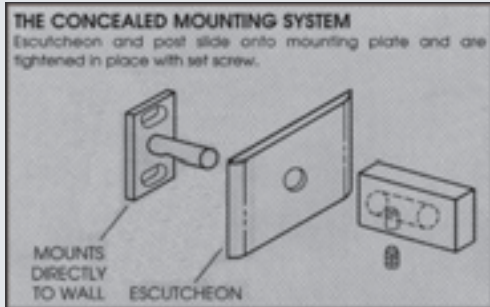

Brass Accessories

The 3700 series of brass bathroom accessories are fabricated from solid brass, and are available in a satin chrome, bright chrome, or natural brass finish. Natural brass finishes are clear powder coated to preserve the finish and provide lasting beauty.

Accessories are mounted with a mounting bracket which is screwed to the wall. The escutcheon plate then covers the mounting bracket and is fixed in place with a set screw in the post.

Soap Dish

With Drain - B-3710
Without Drain - B-3711