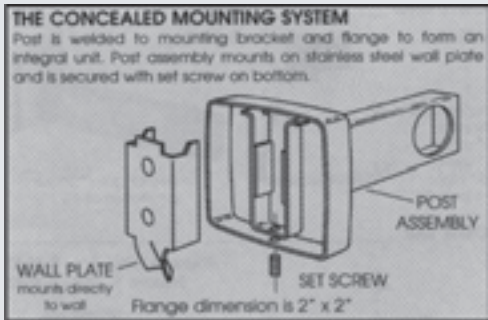

# Stainless and Brass Accessories

The Sophisticate Series combines the strength and durability of commercial washroom accessories with the aesthetic appeal of residential design. The Sophisticate Series utilizes the time-tested and durable strength of stainless steel with the beauty of genuine polished brass. A full line of surface mounted accessories, grab bars, shower rods and bath accessories are available.

## Sophisticate Series

Soap Dish

With Drain - S-4810  
Without Drain - S-4811

Tumbler Toothbrush Holder

S-4820  
4-1/4" x 3"; 2-1/4" hole for tumbler,  
6 toothbrush holes

Single Hook

S-4831  
Projects 2"  
S-4833  
Projects 4 1/4"