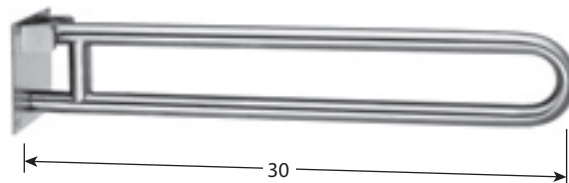

Grab Bars

Commode Bars

Grab bar numbers in red are fabricated with slip supports for installation flexibility.

<p>30</p>	<p>60</p>	<p>31</p>	<p>49</p>
------------------	------------------	------------------	------------------

<p>18</p>	<p>28</p>	<p>35</p>
------------------	------------------	------------------

<p>63</p>	<p>64</p>	<p>65</p>	<p>68</p>
------------------	------------------	------------------	------------------

<p>45</p>	<h3>Urinal Bars</h3>		
<p>41</p>	<p>44</p>	<p>43</p>	

Swing Away Bar

72
1" and 1 1/4" diameter only
Other styles available

Swing Up Bar - 1-1/4"

D-3410-01 (Not shown)
with toilet paper holder

D-3410

Swing Up Bar with sliding lock - 1-1/4"

D-3411